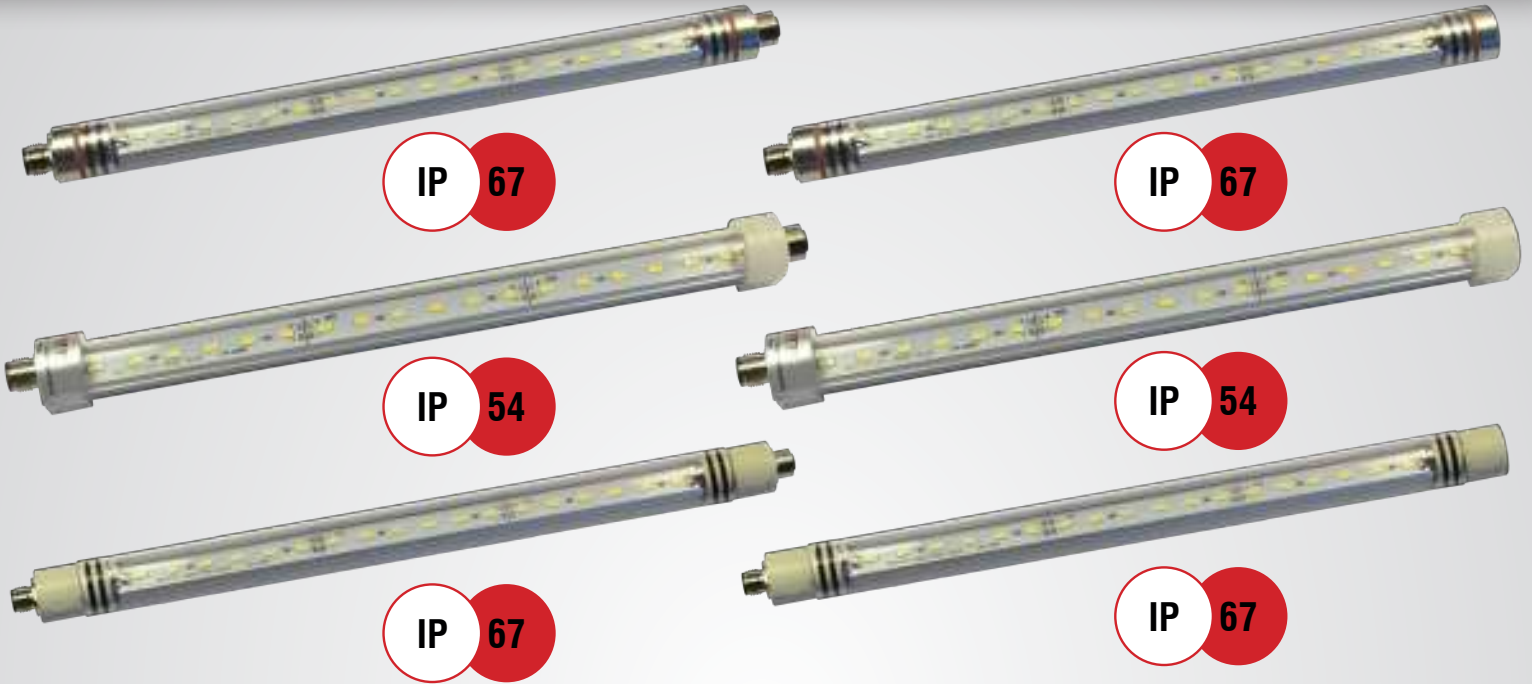

IP67 SMART JUNCTION BOX WITH INTEGRATED PLC

M12 DISTRIBUTION BOXES

LED LIGHT TUBE

LED LIGHT TUBE WITH CABLE

INDUSTRIAL CIRCULAR LIGHTING