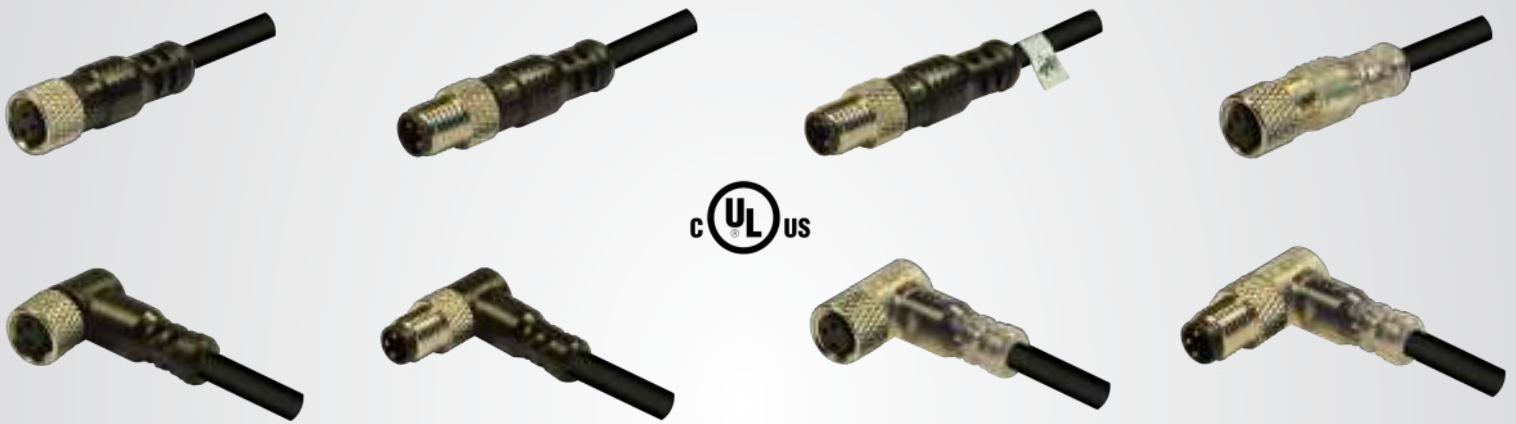

VALVE CONNECTORS

M8 CIRCULAR CONNECTORS

M12 CIRCULAR CONNECTORS

7/8" - INDUSTRIAL CONNECTORS

M23 CIRCULAR CONNECTORS

DISTRIBUTION BOXES

AUTOMOTIVE - METRIPACK CONNECTORS

SPECIAL CONNECTORS

INDUSTRIAL LIGHTING

M8 CIRCULAR CONNECTORS - FIELD ATTACHABLE

M8 CIRCULAR CONNECTORS - MOULDED CABLE

M8 CIRCULAR CONNECTORS - EXTENSION M8/M8

M8 CIRCULAR CONNECTORS - PANEL MOUNT

M12 CIRCULAR CONNECTORS - A-CODED

M12 CIRCULAR CONNECTORS - B-CODED

M12 CIRCULAR CONNECTORS - D-CODED

M12 CIRCULAR CONNECTORS - S-CODED

M12 CIRCULAR CONNECTORS - X-CODED

EN 175301-803 (ex DIN 43650) FORM "A" - 18 mm

EN 175301-803 (ex DIN 43650) FORM "B" - 10 mm