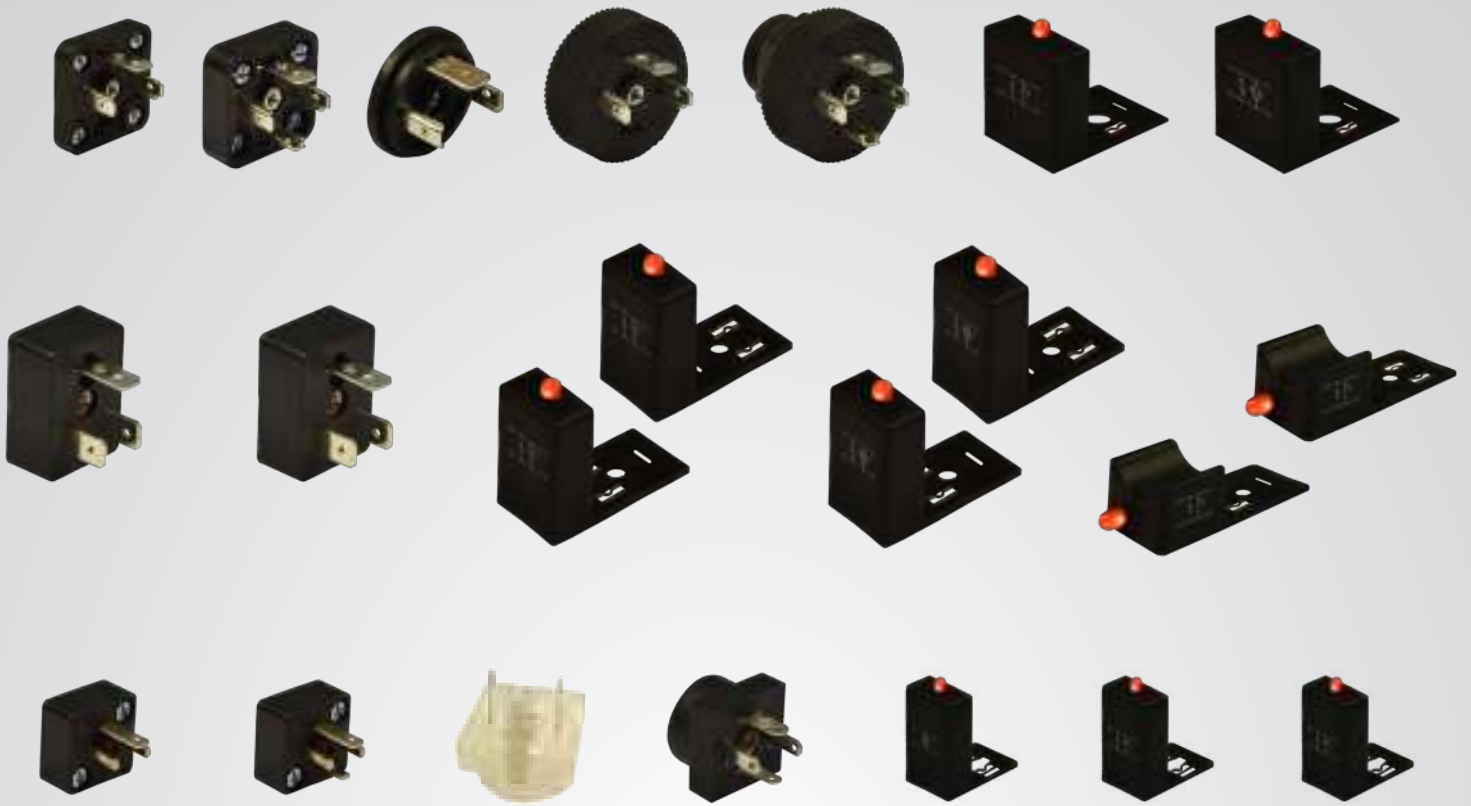

FORM "B" INDUSTRIAL - 11 mm

EN 175301-803 (ex DIN 43650) FORM "C" - 8 mm

FORM "C" INDUSTRIAL - 9.4 mm

BASES / ADAPTERS

AUTOMOTIVE / METRIPACK CONNECTORS

CUSTOMIZED PRODUCTS

SUB-D MOULDED CONNECTORS

M8 DISTRIBUTION BOXES

IP67 SMART JUNCTION BOX WITH INTEGRATED PLC

M12 DISTRIBUTION BOXES

LED LIGHT TUBE

LED LIGHT TUBE WITH CABLE

INDUSTRIAL CIRCULAR LIGHTING