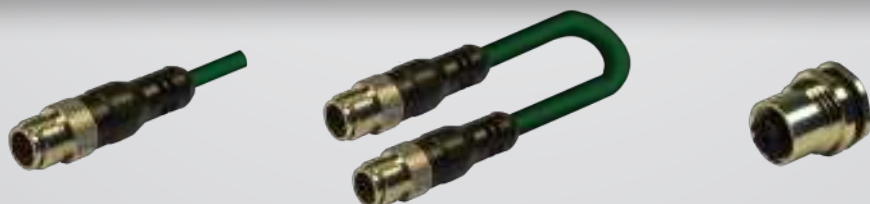

INDUSTRIAL LIGHTING

M8 CIRCULAR CONNECTORS - FIELD ATTACHABLE

M8 CIRCULAR CONNECTORS - MOULDED CABLE

M8 CIRCULAR CONNECTORS - EXTENSION M8/M8

M8 CIRCULAR CONNECTORS - PANEL MOUNT

M12 CIRCULAR CONNECTORS - A-CODED

M12 CIRCULAR CONNECTORS - B-CODED

M12 CIRCULAR CONNECTORS - D-CODED

M12 CIRCULAR CONNECTORS - S-CODED

M12 CIRCULAR CONNECTORS - X-CODED

EN 175301-803 (ex DIN 43650) FORM "A" - 18 mm

EN 175301-803 (ex DIN 43650) FORM "B" - 10 mm

FORM "B" INDUSTRIAL - 11 mm

EN 175301-803 (ex DIN 43650) FORM "C" - 8 mm

FORM "C" INDUSTRIAL - 9.4 mm

BASES / ADAPTERS

AUTOMOTIVE / METRIPACK CONNECTORS

CUSTOMIZED PRODUCTS

SUB-D MOULDED CONNECTORS

M8 DISTRIBUTION BOXES