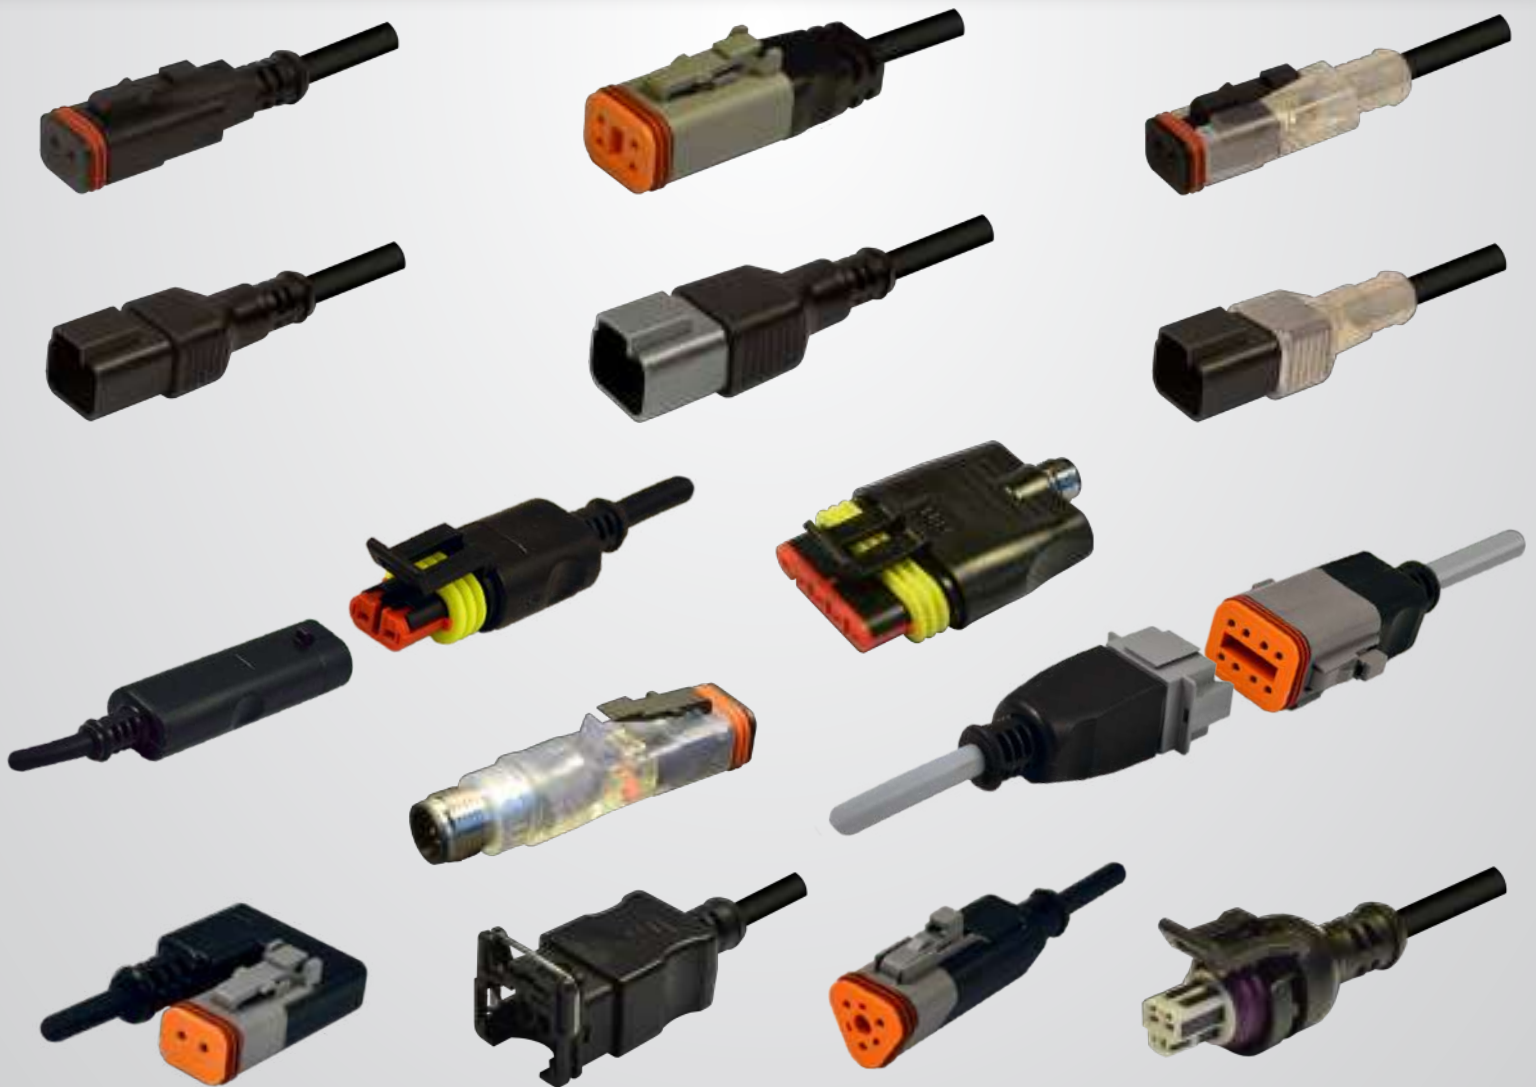

AUTOMOTIVE / METRIPACK CONNECTORS