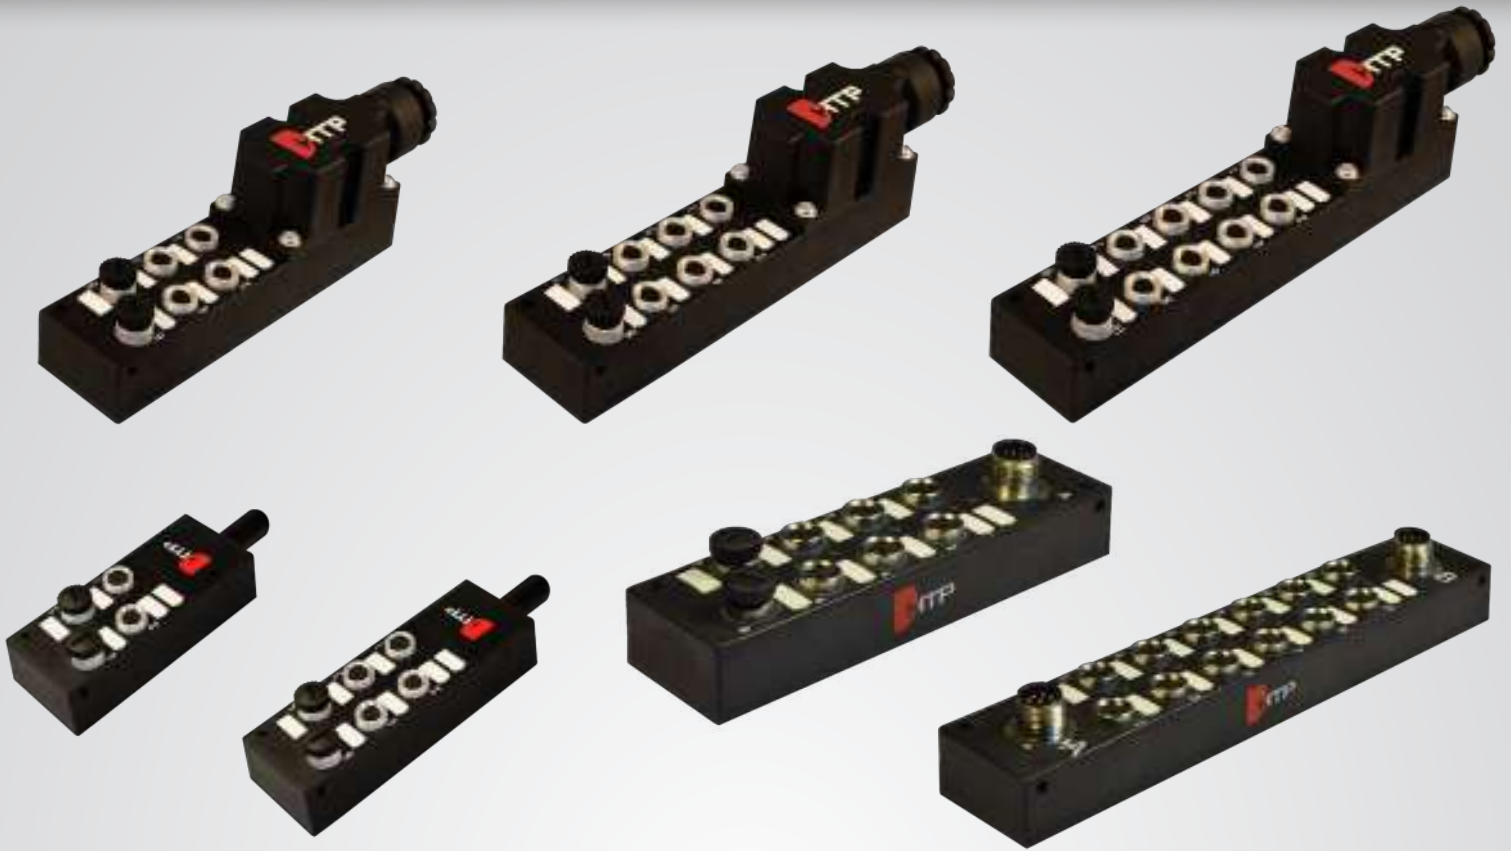

FORM "B" INDUSTRIAL - 11 mm

EN 175301-803 (ex DIN 43650) FORM "C" - 8 mm

FORM "C" INDUSTRIAL - 9.4 mm

BASES / ADAPTERS

AUTOMOTIVE / METRIPACK CONNECTORS

CUSTOMIZED PRODUCTS

SUB-D MOULDED CONNECTORS

M8 DISTRIBUTION BOXES

IP67 SMART JUNCTION BOX WITH INTEGRATED PLC

M12 DISTRIBUTION BOXES

LED LIGHT TUBE

LED LIGHT TUBE WITH CABLE

INDUSTRIAL CIRCULAR LIGHTING