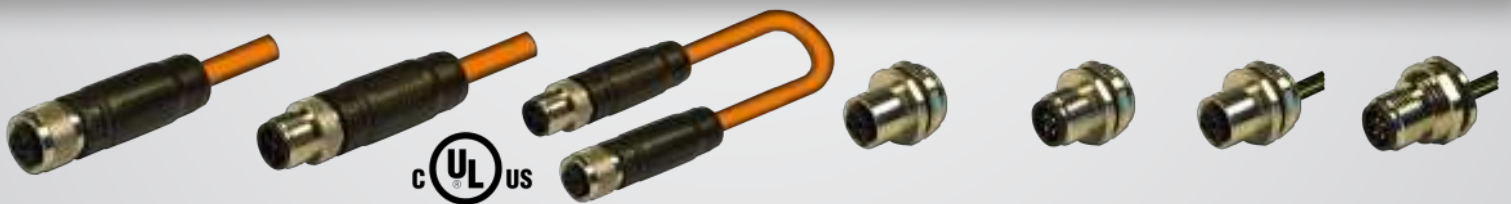

VALVE CONNECTORS

M8 CIRCULAR CONNECTORS

M12 CIRCULAR CONNECTORS

7/8" - INDUSTRIAL CONNECTORS

M23 CIRCULAR CONNECTORS

DISTRIBUTION BOXES

AUTOMOTIVE - METRIPACK CONNECTORS

SPECIAL CONNECTORS

INDUSTRIAL LIGHTING

M8 CIRCULAR CONNECTORS - FIELD ATTACHABLE

M8 CIRCULAR CONNECTORS - MOULDED CABLE

M8 CIRCULAR CONNECTORS - EXTENSION M8/M8

M8 CIRCULAR CONNECTORS - PANEL MOUNT

M12 CIRCULAR CONNECTORS - A-CODED

M12 CIRCULAR CONNECTORS - B-CODED

M12 CIRCULAR CONNECTORS - D-CODED

M12 CIRCULAR CONNECTORS - S-CODED

M12 CIRCULAR CONNECTORS - X-CODED

EN 175301-803 (ex DIN 43650) FORM "A" - 18 mm

EN 175301-803 (ex DIN 43650) FORM "B" - 10 mm